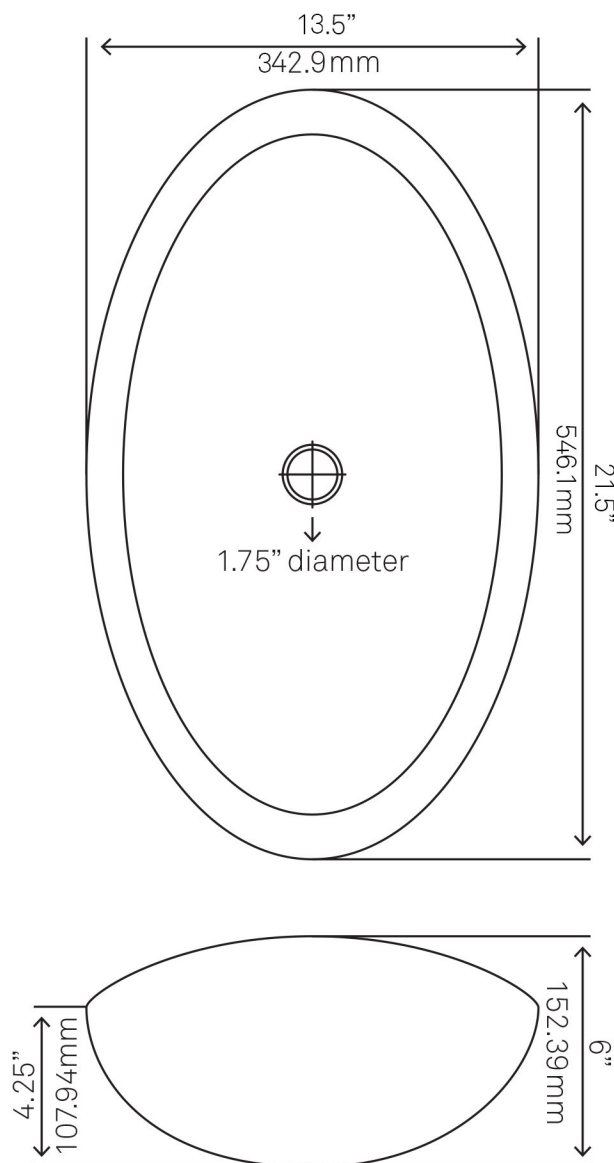

## TIS-324T BABBUCIA Clear Brown Glass Vessel Sink

Requested By: \_\_\_\_\_

Specific Features: \_\_\_\_\_

### STANDARD SPECIFICATIONS:

- Oval slipper clear brown glass vessel
- Made with high tempered glass
- Scratch resistant and non-porous
- Designed for above counter installation
- Standard U.S. plumbing connections
- 1.75-inch drain opening
- No overflow